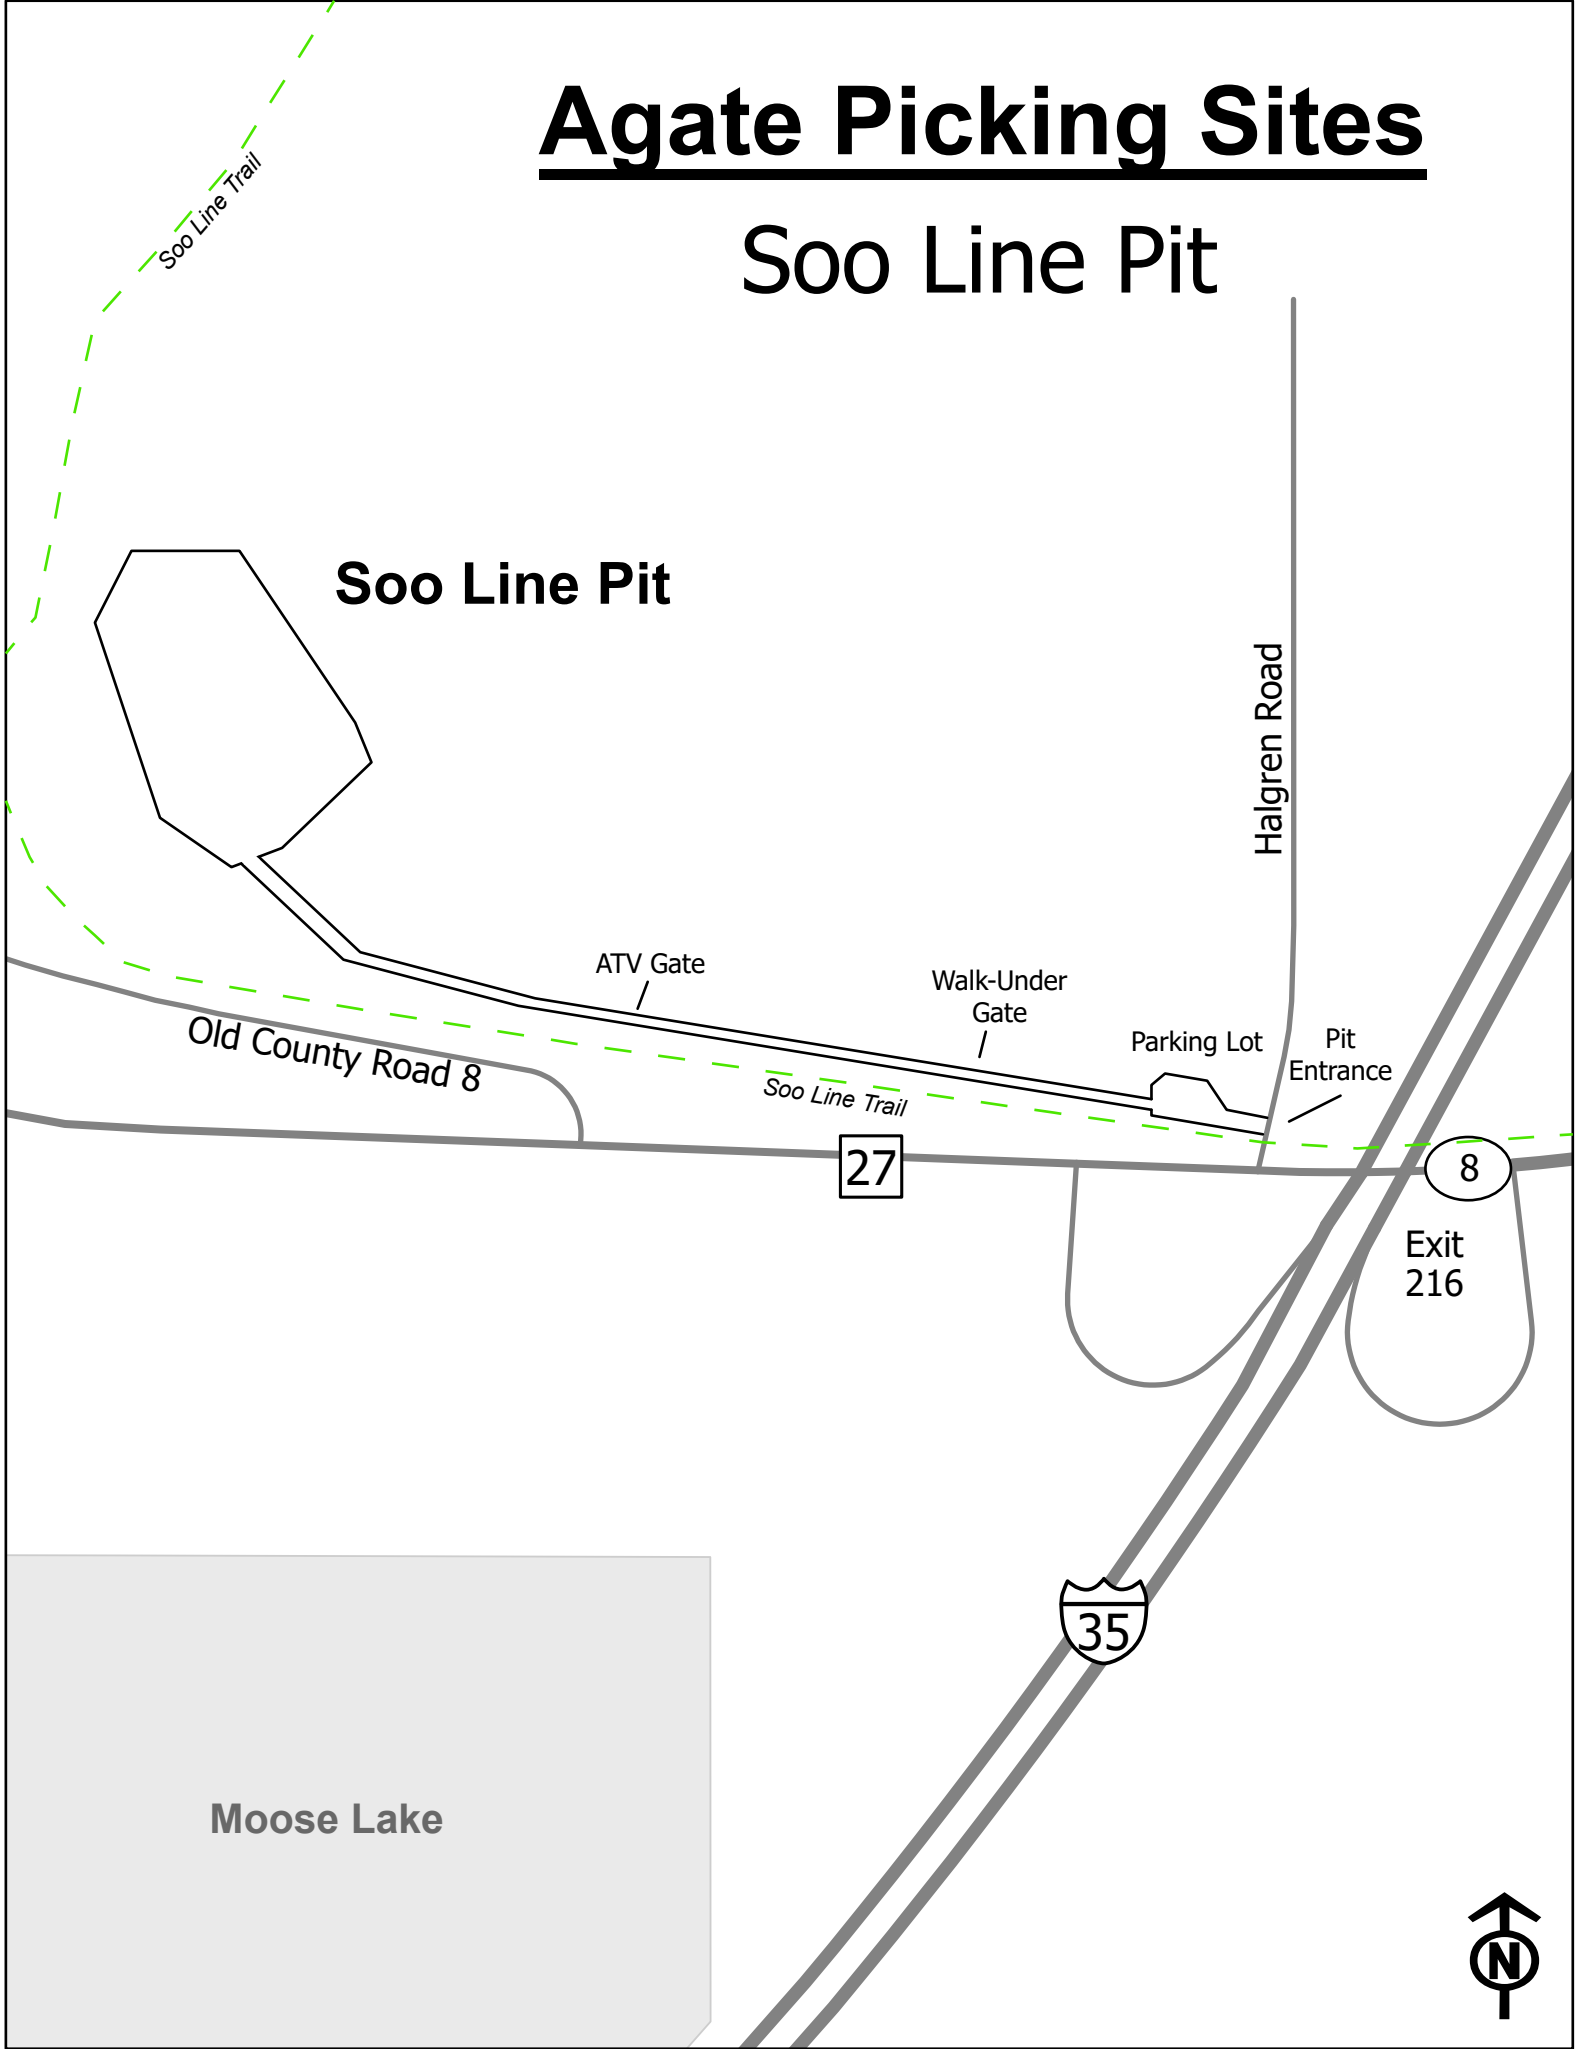

## Hatchery Pit

2.5 miles south of Barnum to Agate Road

Barnum

61

X Dresel Aggregate Pit  
NO ENTRY

## Hatchery Pit

Agate Road

Pit Entrance  
(1/2 mile to pit entrance from CSAH 61)

Cemetery

Kolosky Road

35

Moose Lake

## Soo Line Pit

**Soo Line Pit**

Old County Road 8

ATV Gate

Walk-Under Gate

Parking Lot

Pit Entrance

27

8

Exit 216

35

Moose Lake