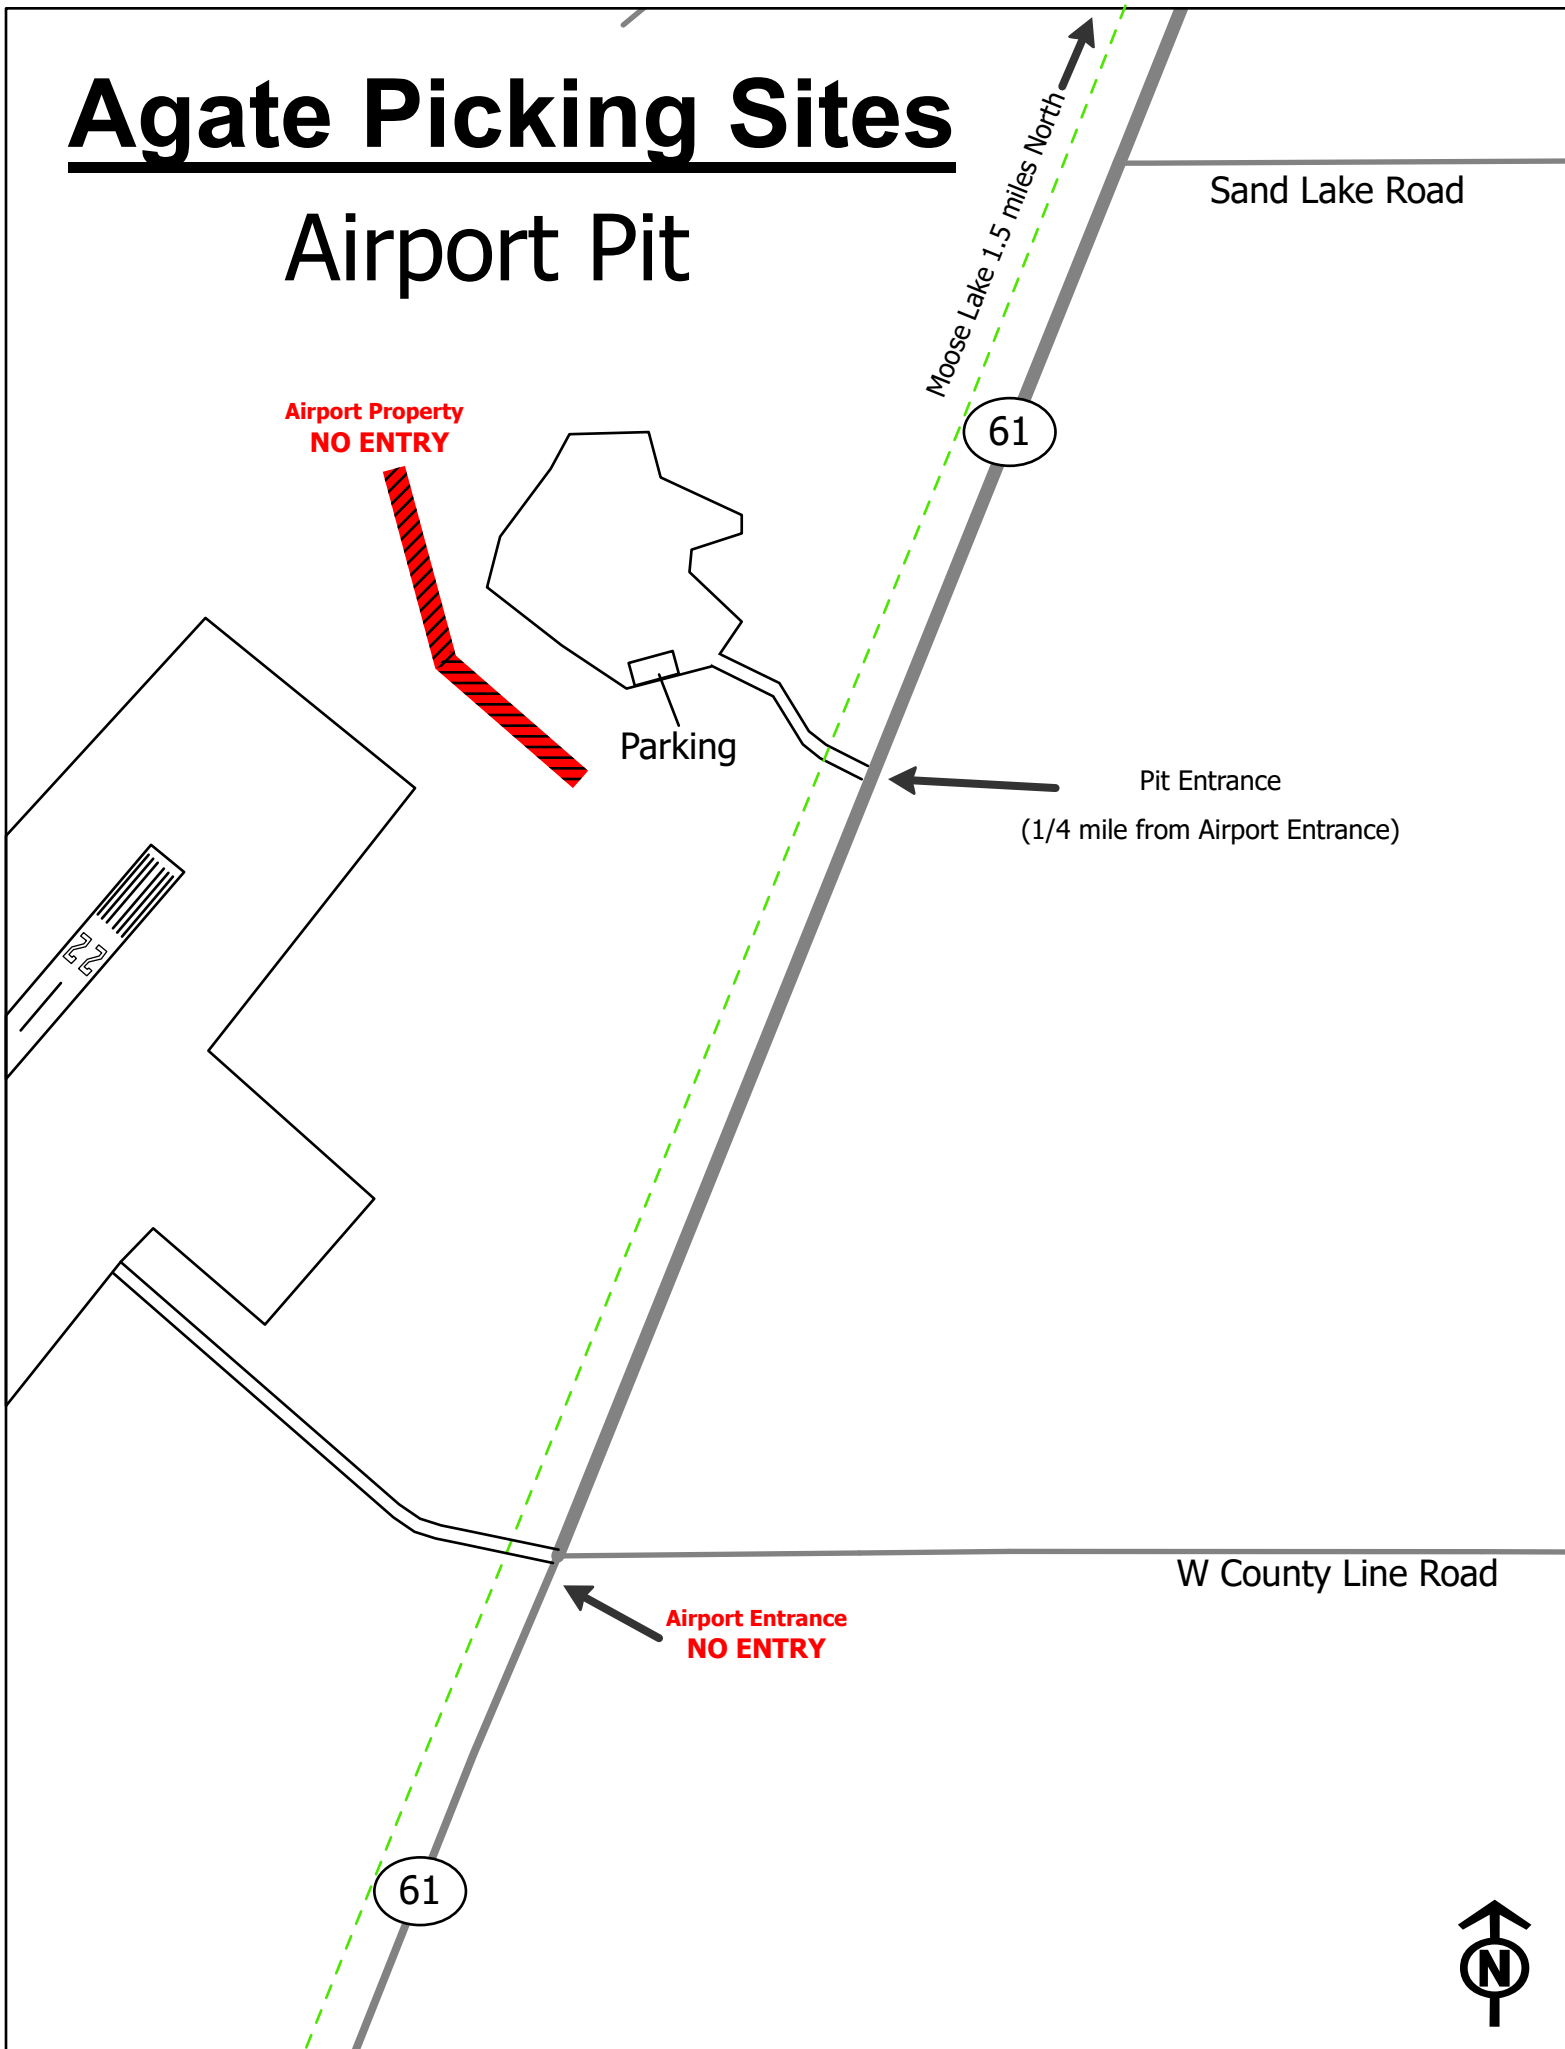

## Airport Pit

## Hatchery Pit

2.5 miles south of Barnum to Agate Road

Barnum

61

X Dresel Aggregate Pit  
NO ENTRY

## Hatchery Pit

Agate Road

Pit Entrance  
(1/2 mile to pit entrance from CSAH 61)

Cemetery

Kolosky Road

35

Moose Lake

## Soo Line Pit

**Soo Line Pit**

Old County Road 8

ATV Gate

Walk-Under Gate

Parking Lot

Pit Entrance

27